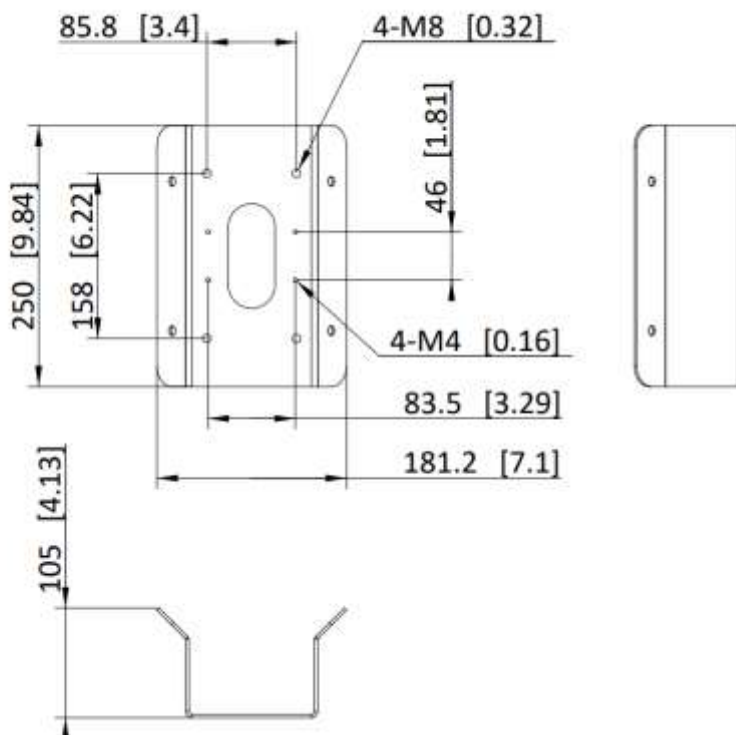

DS-1476ZJ-SUS/BJZ  
DS-1476ZJ-SUS/BJZ

- Extends camera's field of view
- Stainless steel material with surface spray treatment

▪ **Specification**

Bracket	
Appearance	Hikvision Platinum Brown
Material	Stainless Steel SUS304
General	
Dimensions	250 × 181.2 × 105 mm (9.84 × 7.1 × 4.13 inch)
Dimensions (with Package)	260 × 180 × 125 mm (10.236 × 7.087 × 4.921 inch)
Weight	2.28 kg (5.03 lb.)
Weight (with Package)	2.4 kg (5.29 lb.)

▪ **Available Model**

DS-1476ZJ-SUS/BJZ

▪ **Dimension**

▪ **Accessory**

---

DS-TCG406-E

**Headquarters**

No.555 Qianmo Road, Binjiang District,  
Hangzhou 310051, China  
T +86-571-8807-5998  
www.hikvision.com