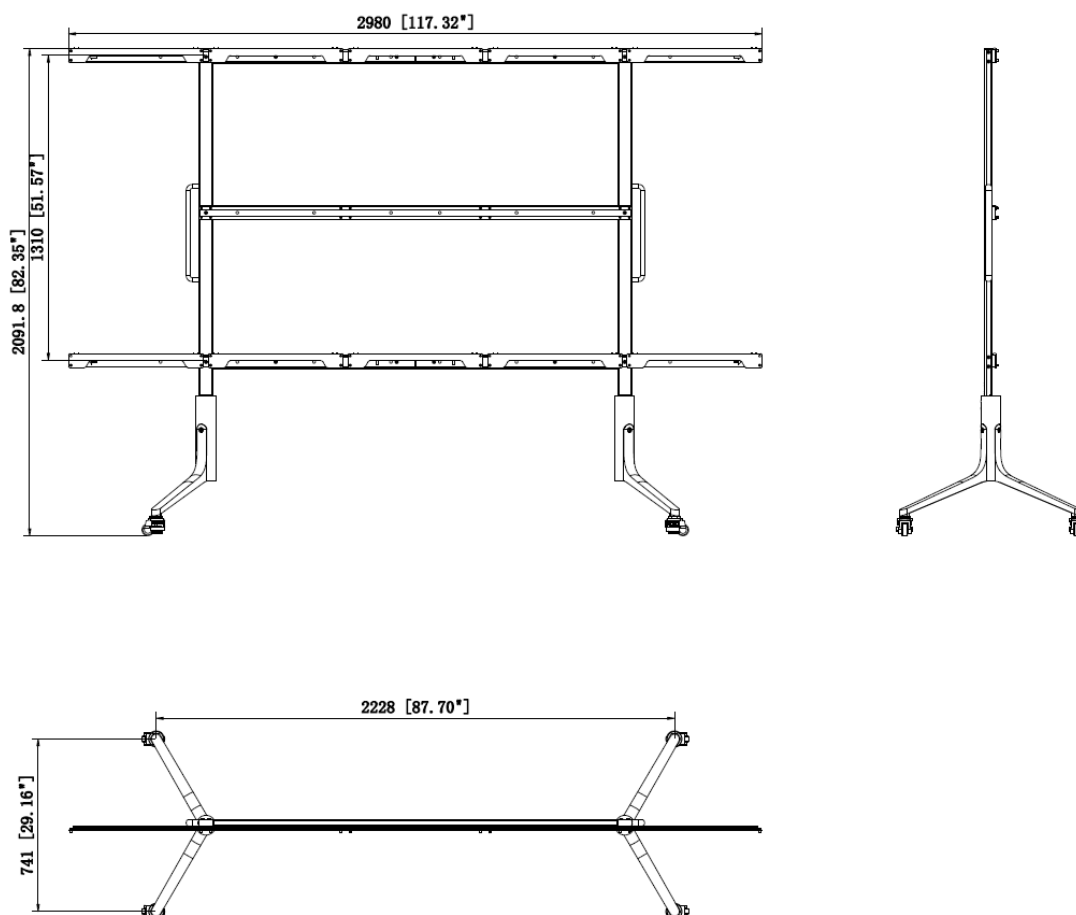

**DS-DLAI0135-LM**  
**All-in-one LED Floor-standing Bracket**

- The bracket should be installed on an even load-bearing ground or on a steel structure.
- Please follow the installation guide to install the bracket.
- The bracket is a specialized modal that fits all-in-one display of the same specifications only.

▪ **Specification**

Model		DS-DLAI0135-LM
General	Gross Weight	94 kg (207 lb)
Model	Model	DS-DLAI0135-LM
Brackets	Color	Black main body & space grey cylinders
	Material	SGCC high strength steel (for main body)/AL6061 aluminum alloy (for feet)
	Load-bearing	< 300 kg (661.39 lb)
	Suitable Size	135 inches

▪ **Available Model**

DS-DLAI0135-LM

▪ **Dimension**

▪ **Accessory**

▪ **Optional**

**DS-D4215FI-135H**

**135 Inch HOB**

**All-in-one LED**