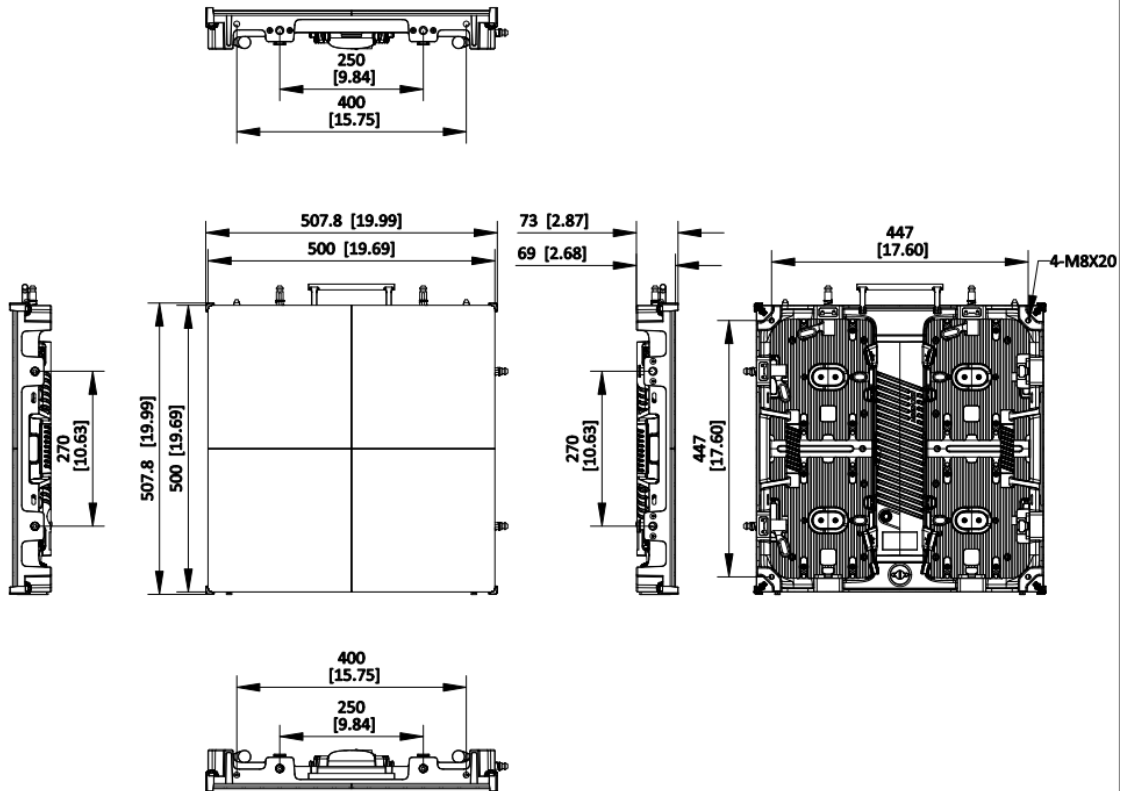

DS-D4739C/A1

DS-D4739C/A1 Aries Spare parts package-outdoor P3.9 500x500

P3.9 500 mm × 500 mm outdoor rental LED cabinet spare parts package, including cables, spare modules, spare power supplies, maintenance spare parts, packaged in aviation case.

▪ Specification

Product Type	
Product Type	Spare Parts Package
Cabinet	
Pixel Pitch Category	P3.9
Key Material	
Control System	Hikvision
General	
Package Dimension (W × H × D)	924 (W) mm × 690 (H) mm × 528 (D) mm
Packing List	Module × 8 Main Network Cable (20 m) × 3 Main Power Cord (10 m) × 3 Cascading Network Cable × 41 Cascading Power Cord × 41 Joint Piece and Screw × 40 Driver IC × 40 Lamp Bead × 600 Power Supply × 2 Mask × 20 Power Input Aviation Plug (with Cord) × 1 Power Output Aviation Plug (with Cord) × 1 Aviation Plug for Network Interface × 1 Internal Network Cable × 1 Receiving Card × 2 Hub Board × 2
Gross Weight	47 kg/1 in 1 (103.62 lb.)

▪ Available Model

DS-D4739C/A1

DS-D4739C/A1/NOVA

▪ Dimension

Unit: mm [inch]

SCALE	1:2
-------	-----

▪ **Accessory**

DS-D4739CD-1AC