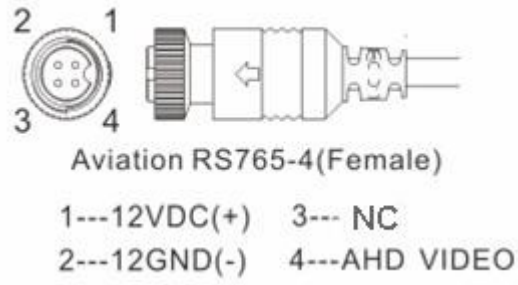

Overview

Streamax X-man camera can provide high resolution image, which can be applied outside the vehicles with anti-vibration features and compact size.

Specification

CMOS	1/3 " 1.3M pixel CMOS
Resolution	1920H*1080V
Format	NTSC/PAL
Minimum illumination	0lux@F1.2
IR distance	5-10m
Sync system	Internal synchronously
S/N	≥50dB
Lens	2.8mm
Electronic shutter	Auto
White balance mode	Auto
Mirroring function	Turn on
Color to black	External synchronously control
Gamma Correction	0.45 (default)
Video output	AHD coaxial HD output, 4-pin aviation cable
Power	130mA/DC12V ± 5%
Consumption(Max.)	150mA/DC12V ± 10mA
Working temperature	-20°C ~ 50°C
Weight	380g

Dimension (Unit: mm)

Audio Output

Solution Reference