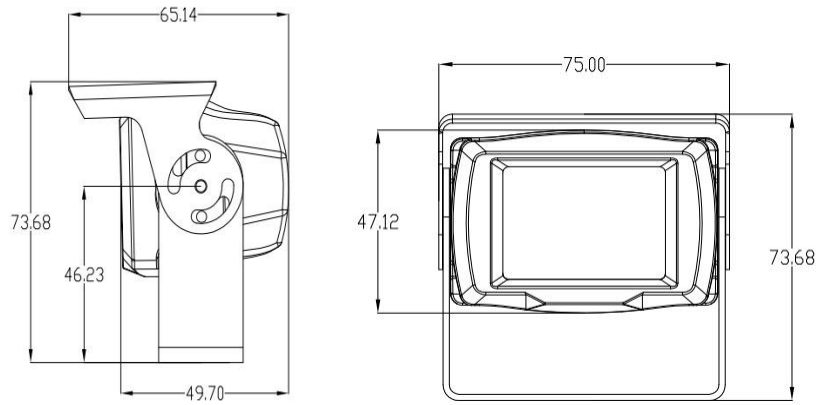

Overview

Streamax X-man camera can provide high resolution image, which can be applied outside the vehicles with anti-vibration features and compact size.

Specification

CMOS	1/3 " 1.3M pixel CMOS
Resolution	1920H*1080V
Format	NTSC/PAL
Minimum illumination	0lux@F1.2
IR distance	5-10m
Sync system	Internal synchronously
S/N	≥50dB
Lens	2.8mm
Electronic shutter	Auto
White balance mode	Auto
Mirroring function	Turn on
Color to black	External synchronously control
Gamma Correction	0.45 (default)
Video output	AHD coaxial HD output, 4-pin aviation cable
Power	130mA/DC12V ± 5%
Consumption(Max.)	150mA/DC12V ± 10mA
Working temperature	-20°C ~ 50°C
Weight	380g

Dimension (Unit: mm)

Audio Output

Solution Reference