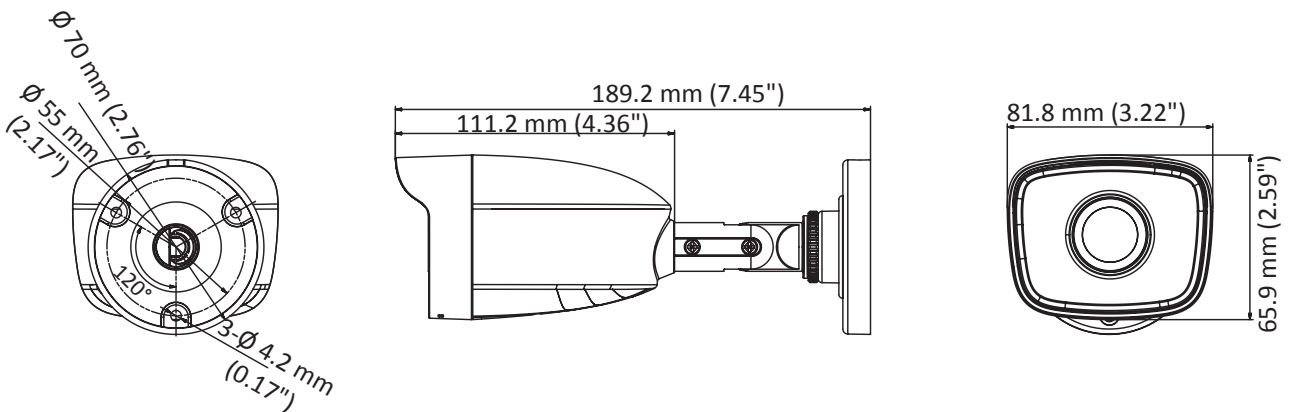

LB7TURBOG2PW

1 MP EXIR Bullet Camera

Key Features

- 1 MP high-performance CMOS
- 1280 × 720 resolution
- 2.8 mm, 3.6 mm, 6 mm fixed lens
- Day/Night switch
- EXIR 2.0, smart IR, up to 20 m IR distance
- 4 in 1 video output (switchable TVI/AHD/CVI/CVBS)
- IP66

Dimension

Specifications

Camera	
Image Sensor	1 MP CMOS image sensor
Signal System	PAL/NTSC
Effective Pixels	1280 (H) ×720 (V)
Min. illumination	0.01 Lux@(F1.2, AGC ON), 0 Lux with IR
Shutter Time	1/25 (1/30) s to 1/50,000 s
Lens	2.8 mm, 3.6 mm, 6 mm
Horizontal Field of View	92°(2.8 mm), 70.9°(3.6 mm), 56.7°(6 mm)
Lens Mount	M12
Day & Night	IR cut filter
Angle Adjustment	Pan: 0° to 360°, Tilt: 0° to 180°, Rotation: 0°to 360°
Synchronization	Internal synchronization
Video Frame Rate	PAL: 720p@25fps NTSC: 720p@30fps
General	
Operating Conditions)	-40 °C to 60 °C (-40 °F to 140 °F), Humidity: 90% or less (non-condensation
Power Supply	12 VDC±15%
Power Consumption	Max. 4 W
Protection Level	IP66
Material	Plastic
IR Range	Up to 20 m
Dimensions	65.9 mm × 189.2 mm × 81.8 mm (2.59" × 7.45" × 3.22")
Weight	150 g (0.33 lb.)