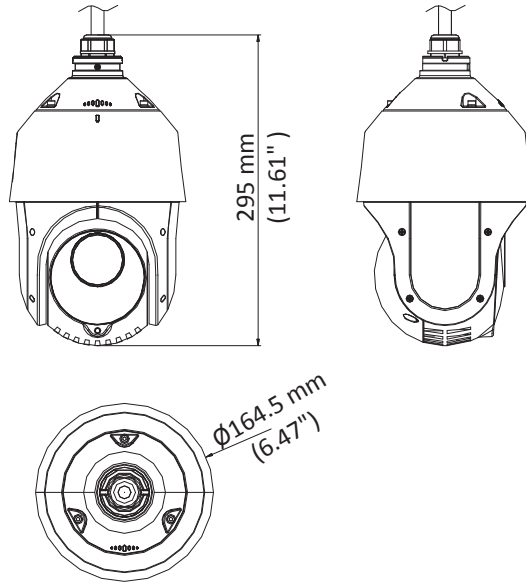

Order Model

DX360-25X

Dimension