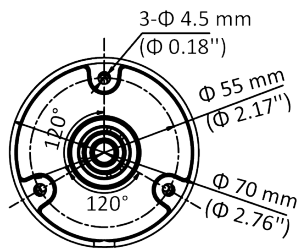

DS-2CE16D0T-ITF 2 MP Camera

- 2 MP, 1920 × 1080 resolution
- 2.8 mm, 3.6 mm, 6 mm fixed lens
- 4 in 1 video output (switchable TVI/AHD/CVI/CVBS)
- Smart IR, up to 30 m IR distance
- IP67

Specification

Camera	
Image Sensor	2 MP CMOS
Signal System	PAL/NTSC
Resolution	1920 (H) × 1080 (V)
Frame Rate	TVI: 1080P@30fps, 1080P@25fps CVI: 1080P@30fps, 1080P@25fps AHD: 1080P@30fps, 1080P@25fps CVBS: PAL/NTSC
Min. illumination	0.01 Lux@(F1.2, AGC ON), 0 Lux with IR
Shutter Time	PAL: 1/25 s to 1/50, 000 s NTSC: 1/30 s to 1/50, 000 s
Lens	2.8 mm, 3.6 mm, 6 mm fixed lens
Field of View	2.8 mm, horizontal FOV: 99.5°, vertical FOV: 53.7°, diagonal FOV: 116.5° 3.6 mm, horizontal FOV: 76.4°, vertical FOV: 41.9°, diagonal FOV: 89.6° 6 mm, horizontal FOV: 49.2°, vertical FOV: 28.3°, diagonal FOV: 56.1°
Lens Mount	M12
Day & Night	ICR
WDR (Wide Dynamic Range)	Digital WDR
Angle Adjustment	Pan: 0 to 360°, Tilt: 0 to 90°, Rotation: 0 to 360°
Menu	
Image Mode	STD/HIGH-SAT
AGC	Yes
Day/Night Mode	Auto/Color/BW (Black and White)
White Balance	Auto/Manual
AE (Auto Exposure) Mode	Global/BLC/HLC/DWDR
Noise Reduction	2D DNR
Language	English
Function	Brightness, Sharpness, Smart IR
Interface	
Video Output	Switchable TVI/AHD/CVI/CVBS
General	
Operating Conditions	-40 °C to 60 °C (-40 °F to 140 °F), humidity 90% or less (non-condensing)
Power Supply	12 VDC ± 25%
Power Consumption	Max. 3 W
Protection Level	IP67
Material	Metal
IR Range	Up to 30 m
Communication	HIKVISION-C

General

Dimensions	57.9 mm × 60.9 mm × 138.8 mm (2.28" × 2.39" × 5.47")
Weight	Approx. 257 g (0.57 lb.)

Available Model

DS-2CE16D0T-ITF

Dimension

Accessory

**DS-1280ZJ-XS
Junction Box**

Distributed by