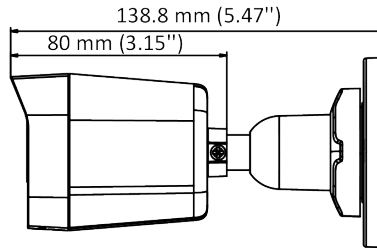

DS-2CE16D0T-ITF 2 MP Camera

- 2 MP, 1920 × 1080 resolution
- 2.8 mm, 3.6 mm, 6 mm fixed lens
- 4 in 1 video output (switchable TVI/AHD/CVI/CVBS)
- Smart IR, up to 30 m IR distance
- IP67

Specification

Camera	
Image Sensor	2 MP CMOS
Signal System	PAL/NTSC
Resolution	1920 (H) × 1080 (V)
Frame Rate	TVI: 1080P@30fps, 1080P@25fps CVI: 1080P@30fps, 1080P@25fps AHD: 1080P@30fps, 1080P@25fps CVBS: PAL/NTSC
Min. illumination	0.01 Lux@(F1.2, AGC ON), 0 Lux with IR
Shutter Time	PAL: 1/25 s to 1/50, 000 s NTSC: 1/30 s to 1/50, 000 s
Lens	2.8 mm, 3.6 mm, 6 mm fixed lens
Field of View	2.8 mm, horizontal FOV: 99.5°, vertical FOV: 53.7°, diagonal FOV: 116.5° 3.6 mm, horizontal FOV: 76.4°, vertical FOV: 41.9°, diagonal FOV: 89.6° 6 mm, horizontal FOV: 49.2°, vertical FOV: 28.3°, diagonal FOV: 56.1°
Lens Mount	M12
Day & Night	ICR
WDR (Wide Dynamic Range)	Digital WDR
Angle Adjustment	Pan: 0 to 360°, Tilt: 0 to 90°, Rotation: 0 to 360°
Menu	
Image Mode	STD/HIGH-SAT
AGC	Yes
Day/Night Mode	Auto/Color/BW (Black and White)
White Balance	Auto/Manual
AE (Auto Exposure) Mode	Global/BLC/HLC/DWDR
Noise Reduction	2D DNR
Language	English
Function	Brightness, Sharpness, Smart IR
Interface	
Video Output	Switchable TVI/AHD/CVI/CVBS
General	
Operating Conditions	-40 °C to 60 °C (-40 °F to 140 °F), humidity 90% or less (non-condensing)
Power Supply	12 VDC ± 25%
Power Consumption	Max. 3 W
Protection Level	IP67
Material	Metal
IR Range	Up to 30 m
Communication	HIKVISION-C

General

Dimensions	57.9 mm × 60.9 mm × 138.8 mm (2.28" × 2.39" × 5.47")
Weight	Approx. 257 g (0.57 lb.)

Available Model

DS-2CE16D0T-ITF

Dimension

Accessory

**DS-1280ZJ-XS
Junction Box**

Distributed by