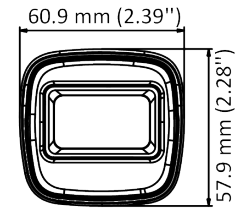

DS-2CE16D0T-ITF 2 MP Camera

- 2 MP, 1920 × 1080 resolution
- 2.8 mm, 3.6 mm, 6 mm fixed lens
- 4 in 1 video output (switchable TVI/AHD/CVI/CVBS)
- Smart IR, up to 30 m IR distance
- IP67

Specification

Camera	
Image Sensor	2 MP CMOS
Signal System	PAL/NTSC
Resolution	1920 (H) × 1080 (V)
Frame Rate	TVI: 1080P@30fps, 1080P@25fps CVI: 1080P@30fps, 1080P@25fps AHD: 1080P@30fps, 1080P@25fps CVBS: PAL/NTSC
Min. illumination	0.01 Lux@(F1.2, AGC ON), 0 Lux with IR
Shutter Time	PAL: 1/25 s to 1/50, 000 s NTSC: 1/30 s to 1/50, 000 s
Lens	2.8 mm, 3.6 mm, 6 mm fixed lens
Field of View	2.8 mm, horizontal FOV: 99.5°, vertical FOV: 53.7°, diagonal FOV: 116.5° 3.6 mm, horizontal FOV: 76.4°, vertical FOV: 41.9°, diagonal FOV: 89.6° 6 mm, horizontal FOV: 49.2°, vertical FOV: 28.3°, diagonal FOV: 56.1°
Lens Mount	M12
Day & Night	ICR
WDR (Wide Dynamic Range)	Digital WDR
Angle Adjustment	Pan: 0 to 360°, Tilt: 0 to 90°, Rotation: 0 to 360°
Menu	
Image Mode	STD/HIGH-SAT
AGC	Yes
Day/Night Mode	Auto/Color/BW (Black and White)
White Balance	Auto/Manual
AE (Auto Exposure) Mode	Global/BLC/HLC/DWDR
Noise Reduction	2D DNR
Language	English
Function	Brightness, Sharpness, Smart IR
Interface	
Video Output	Switchable TVI/AHD/CVI/CVBS
General	
Operating Conditions	-40 °C to 60 °C (-40 °F to 140 °F), humidity 90% or less (non-condensing)
Power Supply	12 VDC ± 25%
Power Consumption	Max. 3 W
Protection Level	IP67
Material	Metal
IR Range	Up to 30 m
Communication	HIKVISION-C

General

Dimensions	57.9 mm × 60.9 mm × 138.8 mm (2.28" × 2.39" × 5.47")
Weight	Approx. 257 g (0.57 lb.)

Available Model

DS-2CE16D0T-ITF

Dimension

Accessory

**DS-1280ZJ-XS
Junction Box**

Distributed by