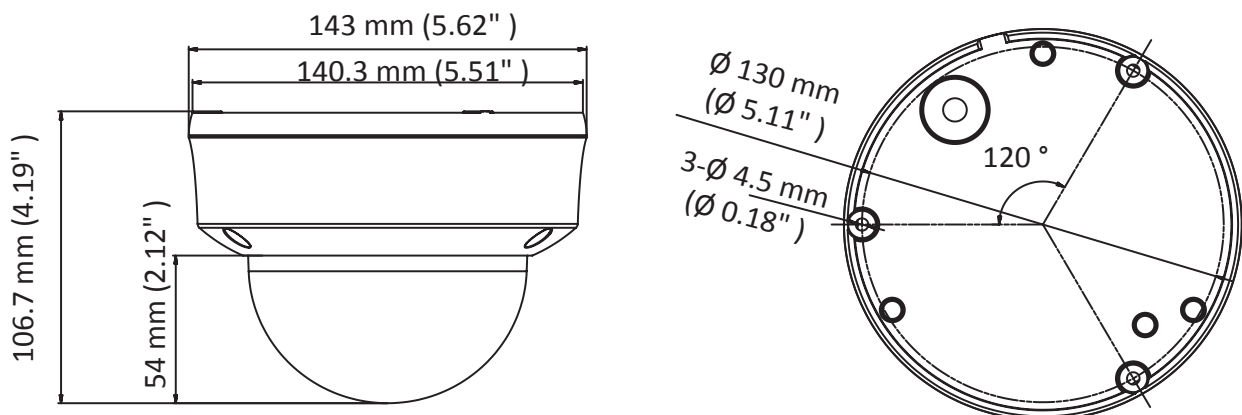

D40TURBOVW

4 MP EXIR VF Dome Camera

Key Features

- 4 MP high-performance CMOS
- 2560 × 1440 resolution
- 2.8 mm to 12 mm vari-focal lens
- Day/Night switch
- EXIR 2.0, smart IR, up to 40 m IR distance
- 4 in 1 video output (switchable TVI/AHD/CVI/CVBS)
- IP66, IK10

Dimension

Specifications

Camera	
Image Sensor	4 MP CMOS image sensor
Signal System	PAL/NTSC
Resolution	2560 (H) ×1440 (V)
Min. Illumination	0.01 Lux@(F1.2, AGC ON), 0 Lux with IR
Shutter Time	1/25 (1/30) s to 1/50,000 s
Lens	2.8 mm
Horizontal Field of View	108.4°to 32.6°
Lens Mount	Φ14
Day & Night	IR cut filter
Angle Adjustment	Pan: 0° to 355°, Tilt: 0° to 75°, Rotation: 0°to 355°
Synchronization	Internal synchronization
Video Frame Rate	PAL: 4 MP@12.5fps, 4 MP@25fps, 1080p@25fps NTSC: 4 MP@15fps, 4 MP@30fps, 1080p@30fps
Menu	
AGC	High/Medium/Low/Off
D/N	Mode Auto/Color/BW (Black and White)
BLC	Support
DWDR	Support
Language	English
Functions	Brightness, Sharpness, DNR, Mirror, Smart IR
Interface	
Video Output	1 HD analog output
Switch Button	TVI/AHD/CVI/CVBS
General	
Operating Conditions	-40 °C to 60 °C (-40 °F to 140 °F), Humidity: 90% or less (non-condensation)
Power Supply	12 VDC ±15%
Power Consumption	Max. 4.4 W
Protection Level	IP66, IK10
Material	Metal
IR Range	Up to 40 m
Dimensions	Ø 130 mm × 143 mm (5.11" × 5.62")
Weight	630 g (1.39 lb.)