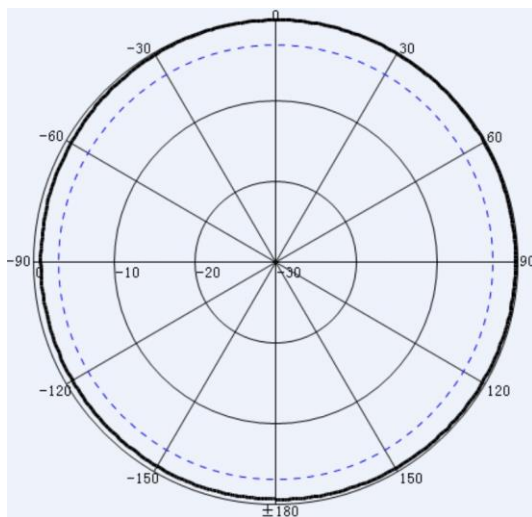

## 2400-2500MHz High Quality 15dBi Omni Antenna

Model	STO24G15-PRO
<b>Electrical Specifications</b>	
Frequency Range	2400-2500MHz
Polarization	Vertical
Gain	15dBi
VSWR	≤1.5
Vertical Beamwidth	360°
Horizontal Beamwidth	6°
Nominal Impedance	50Ω
Maximum Power	100W
Lightning Protection	DC Ground
<b>Mechanical Specifications</b>	
Connector	N-Female
Mounting Mast Size	Φ30-50mm
Dimensions	Φ38x1470mm
Weight	1.8 KG
Max. Wind Velocity	210km/h
Operating Temperature	-40~+60℃