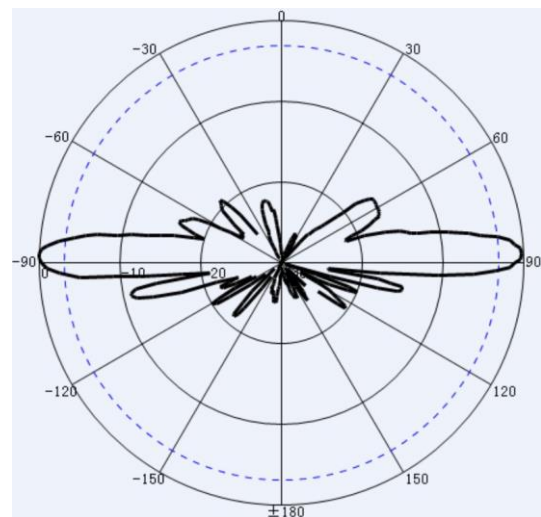

E

SANNY TELECOM EQUIPMENT CO., LIMITED

Address: 3rd Floor, Building 3 Section B, Shihuzhou Industrial Zone, Sanshui District,
Foshan City, Guangdong Province, China

Cel: +1 561 542 9459

Email: andres.gorlero@sannytelecom.com

Website: www.sannytelecom.com