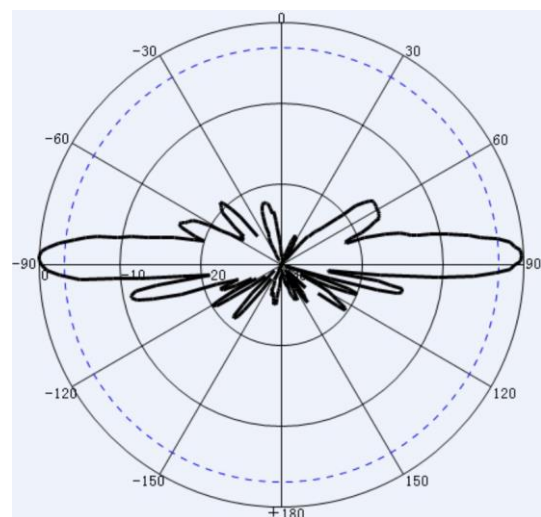

E

SANNY TELECOM EQUIPMENT CO., LIMITED

Address: 202 2nd Floor, Building 3 Section B, Shihuzhou Industrial Zone, Sanshui District, Foshan City, Guangdong Province, China

Cel: +1 561 542 9459

Fax: +86 757 8766 0500

Email: andres.gorlero@sannytelecom.com

Website: www.sannytelecom.com