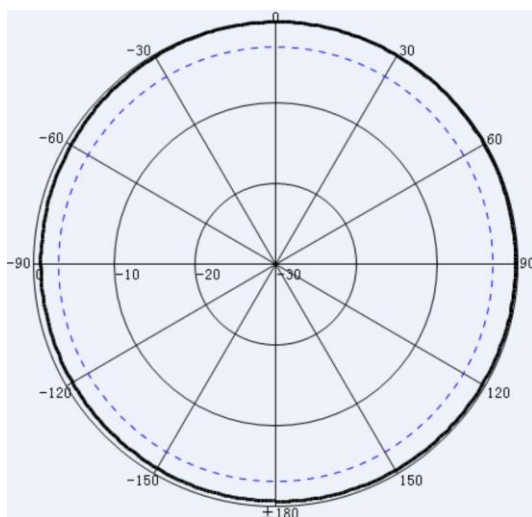

2400-2500MHz High Quality 12dBi Omni Antenna

Model	STO24G12-PRO
Electrical Specifications	
Frequency Range	2400-2500MHz
Polarization	Vertical
Gain	12dBi
VSWR	≤1.5
Vertical Beamwidth	360°
Horizontal Beamwidth	8°
Nominal Impedance	50Ω
Maximum Power	100W
Lightning Protection	DC Ground
Mechanical Specifications	
Connector	N-Female
Mounting Mast Size	Φ30-50mm
Dimensions	Φ38x1030mm
Weight	1.5 KG
Max. Wind Velocity	210km/h
Operating Temperature	-40~+60°C