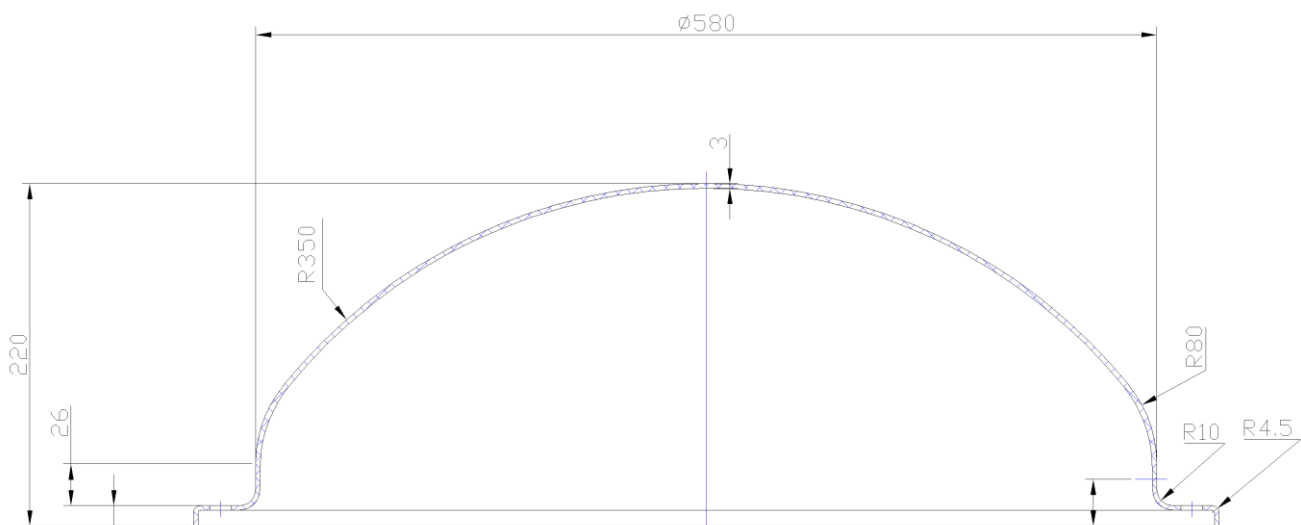

600mm Diameter Radome Cover for Parabolic Dish Antennas

Model	ST-R06
Diameter	Φ660mm
Height	220mm
Weight	2.5 KG
Material	UV-ABS/ Fiberglass
Color	White or Gray
RoHS Compliant	YES
For use with Sanny Telecom Models	STD6G30M2, STD6G30M2-P6, STD6G30M2-PRO